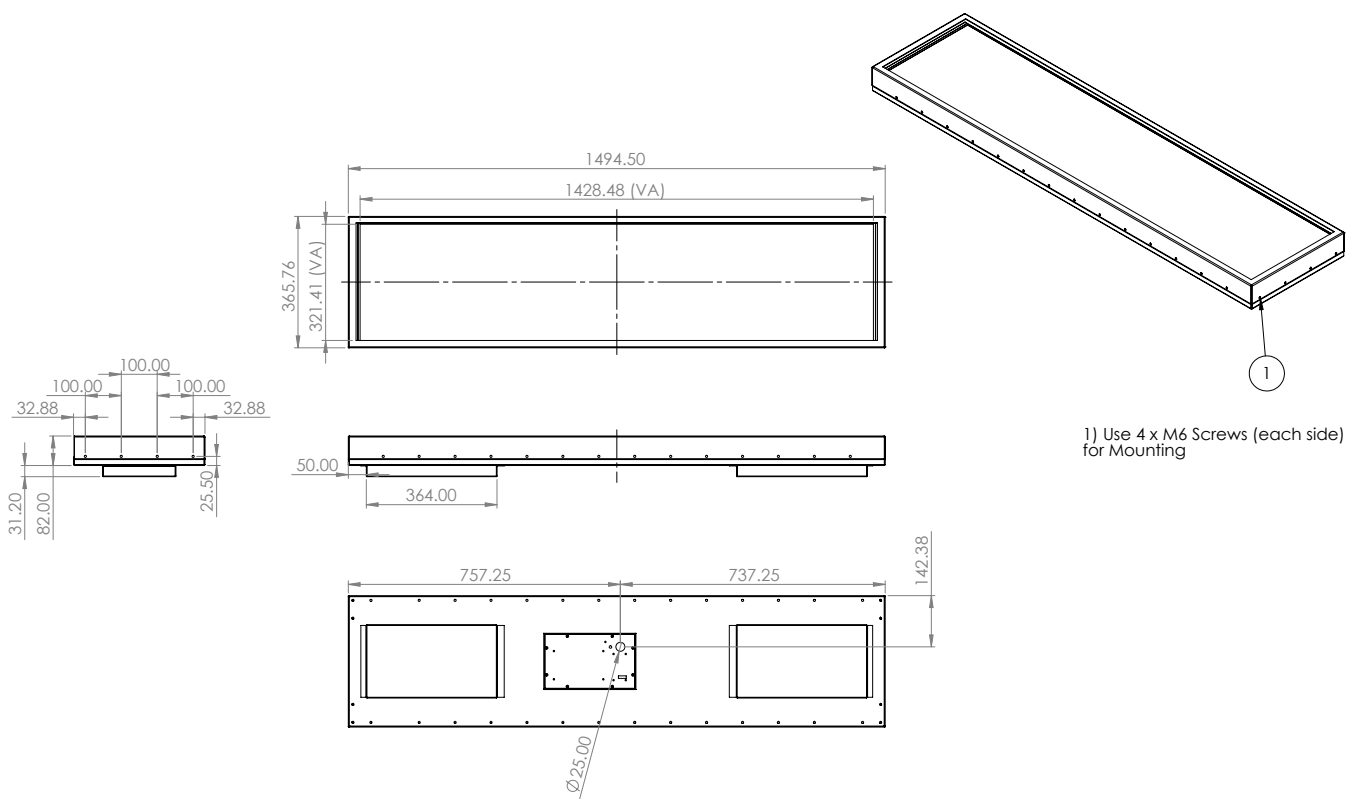

58" Digital Destination Display – Front Blind

*External screens that Fan Filters are optional.

* Specification are subject to change.