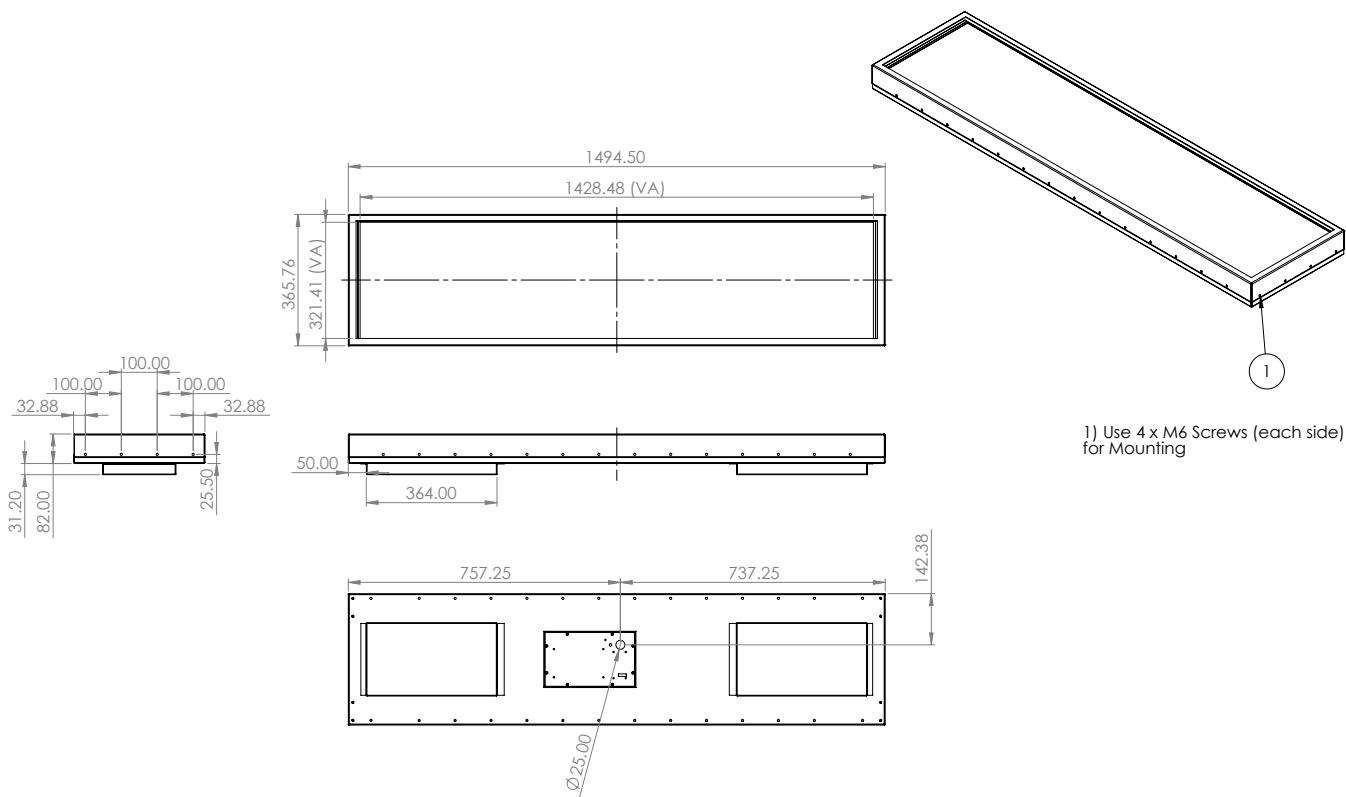

58" Digital Destination Display – Front Blind

*External screens that Fan Filters are optional.

* Specification are subject to change.