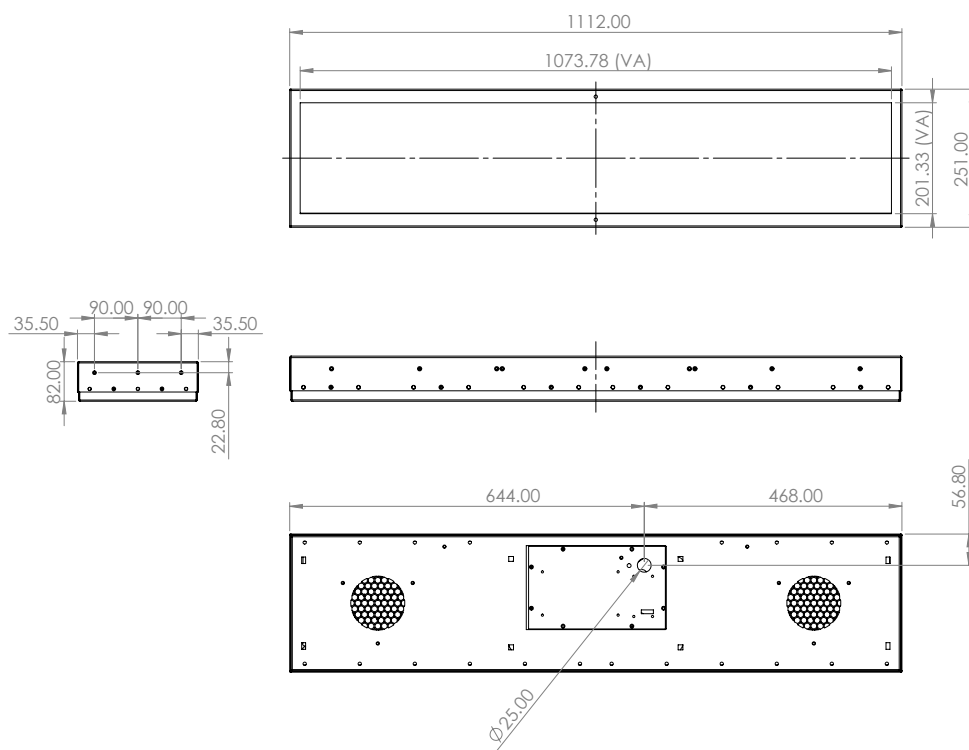

## HD

Clear High Definition  
External Information

+44(0)203 475 1540

UK Head Office: Unit 49 Eldon Way,  
Paddock Wood, Kent, TN12 6BE

eva2@adseries.com

Model #	IBKE430-3KMU-01
DIAGONAL Display SIZE (Inch's)	43
RESOLUTION (Pixel's)	1920 X 360
BRIGHTNESS (nits)	3000-4000
<b>BRIGHTNESS (nits) options available - upgraded / downgraded on request</b>	
PIXEL PITCH VxH (mm)	0.55926 x 0.55926
CONTRAST RATIO	1000:1
ASPECT RATIO	16:4.5
RELIABILITY	50000 POH
VIEWING ANGLE (V/H)	178°/178°
COLOURS	16.7M
INTERFACE Serial Link Monitor	Power, HDMI IN, Serial and USB on 500mm leads
VISIBLE AREA (mm)	1074 x 201
WIDTH (mm)	1112
HEIGHT (mm)	251
DEPTH (mm)	82
DEPTH WITH FAN FILTERS (mm)	113.2
WEIGHT (KG Approx)	6.8
OPERATING VOLTAGE	24-30 DVC
POWER CONSUMPTION (Approx)	145W
OPERATING TEMPERATURE	0 Deg. C - +40 Deg. C

### 43" Digital Destination Display – Multi-use Blind

1) Use 3 x M6 screws (each side) for Mounting

\* Specification are subject to change.