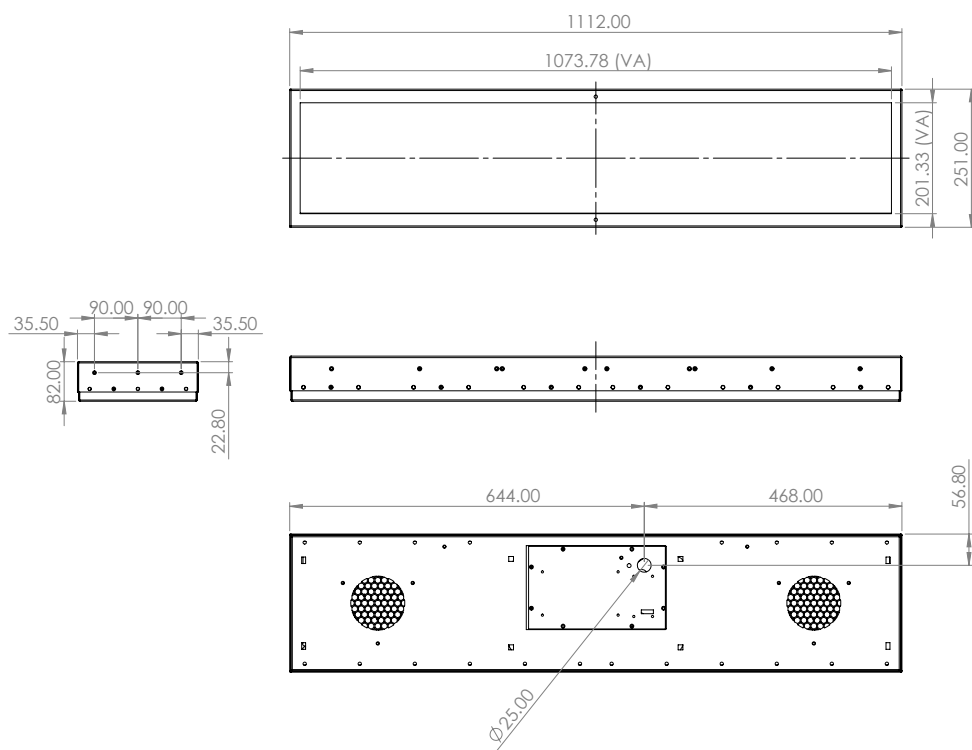

43" Digital Destination Display – Multi-use Blind

1) Use 3 x M6 screws (each side) for Mounting

* Specification are subject to change.