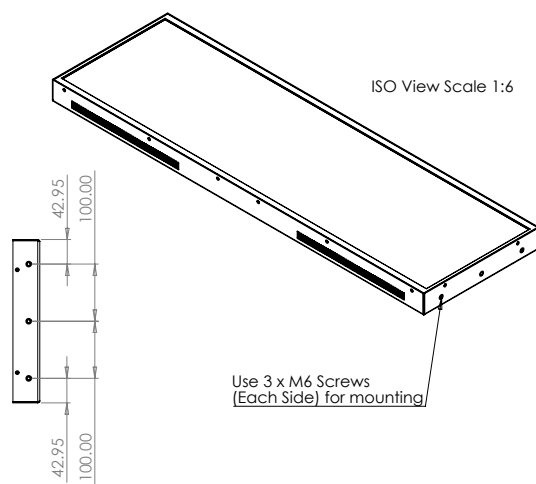

Model #	BMES370-750MU-01
DIAGONAL Display SIZE (Inch's)	37
RESOLUTION (Pixel's)	1920 X 540
BRIGHTNESS (nits)	750
BRIGHTNESS (nits) options available - upgraded / downgraded on request	
PIXEL PITCH VxH (mm)	0.467 x 0.156
CONTRAST RATIO	1000:1
ASPECT RATIO	7:2
COLOURS	16.7M
RELIABILITY	50000 POH
VIEWING ANGLE (V/H)	178°/178°
INTERFACE Serial Link Monitor	Power, HDMI IN, Serial and USB on 500mm leads
VISIBLE AREA (mm)	900 x 253
Embedded WIDTH (mm)	919.9
Embedded HEIGHT (mm)	285.9
Embedded DEPTH (mm)	47
Embedded WEIGHT (KG Approx)	7.2
Framed WIDTH (mm)	932
Framed HEIGHT (mm)	292.7
Framed DEPTH (mm)	55.5
Framed WEIGHT (KG Approx)	9.35
OPERATING VOLTAGE	24-30 DVC
POWER CONSUMPTION (Approx)	38W
OPERATING TEMPERATURE	0 Deg. C - +40 Deg. C

37' Digital Passenger Display – Embedded

* Specification are subject to change.

37' Digital Passenger Display – Framed

* Specification are subject to change.