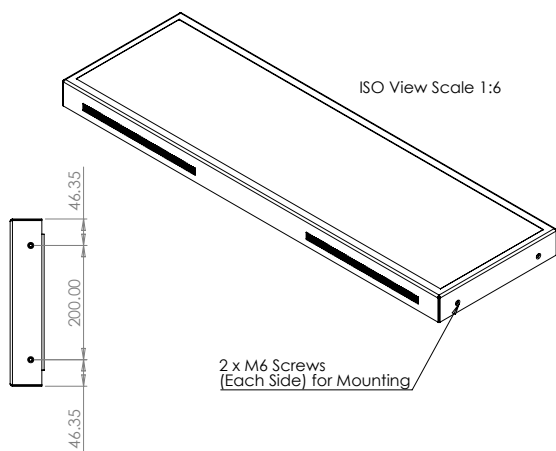

Model #	BMES370-750MU-01
DIAGONAL Display SIZE (Inch's)	37
RESOLUTION (Pixel's)	1920 X 540
BRIGHTNESS (nits)	750
BRIGHTNESS (nits) options available - upgraded / downgraded on request	
PIXEL PITCH VxH (mm)	0.467 x 0.156
CONTRAST RATIO	1000:1
ASPECT RATIO	7:2
COLOURS	16.7M
RELIABILITY	50000 POH
VIEWING ANGLE (V/H)	178°/178°
INTERFACE Serial Link Monitor	Power, HDMI IN, Serial and USB on 500mm leads
VISIBLE AREA (mm)	900 x 253
Embedded WIDTH (mm)	919.9
Embedded HEIGHT (mm)	285.9
Embedded DEPTH (mm)	47
Embedded WEIGHT (KG Approx)	7.2
Framed WIDTH (mm)	932
Framed HEIGHT (mm)	292.7
Framed DEPTH (mm)	55.5
Framed WEIGHT (KG Approx)	9.35
OPERATING VOLTAGE	24-30 DVC
POWER CONSUMPTION (Approx)	38W
OPERATING TEMPERATURE	0 Deg. C - +40 Deg. C

37' Digital Passenger Display – Embedded

* Specification are subject to change.

37' Digital Passenger Display – Framed

* Specification are subject to change.