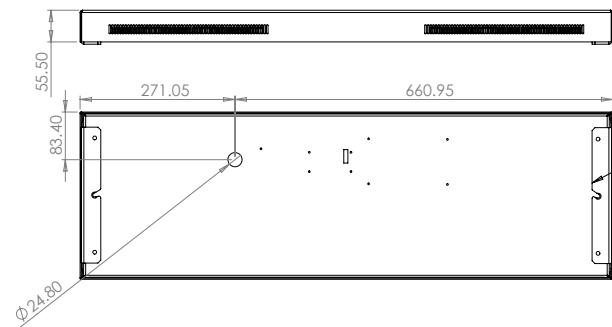

Model #	BMES370-750MU-01
DIAGONAL Display SIZE (Inch's)	37
RESOLUTION (Pixel's)	1920 X 540
BRIGHTNESS (nits)	750
BRIGHTNESS (nits) options available - upgraded / downgraded on request	
PIXEL PITCH VxH (mm)	0.467 x 0.156
CONTRAST RATIO	1000:1
ASPECT RATIO	7:2
COLOURS	16.7M
RELIABILITY	50000 POH
VIEWING ANGLE (V/H)	178°/178°
INTERFACE Serial Link Monitor	Power, HDMI IN, Serial and USB on 500mm leads
VISIBLE AREA (mm)	900 x 253
Embedded WIDTH (mm)	919.9
Embedded HEIGHT (mm)	285.9
Embedded DEPTH (mm)	47
Embedded WEIGHT (KG Approx)	7.2
Framed WIDTH (mm)	932
Framed HEIGHT (mm)	292.7
Framed DEPTH (mm)	55.5
Framed WEIGHT (KG Approx)	9.35
OPERATING VOLTAGE	24-30 DVC
POWER CONSUMPTION (Approx)	38W
OPERATING TEMPERATURE	0 Deg. C - +40 Deg. C

37' Digital Passenger Display – Embedded

* Specification are subject to change.

37' Digital Passenger Display – Framed

* Specification are subject to change.