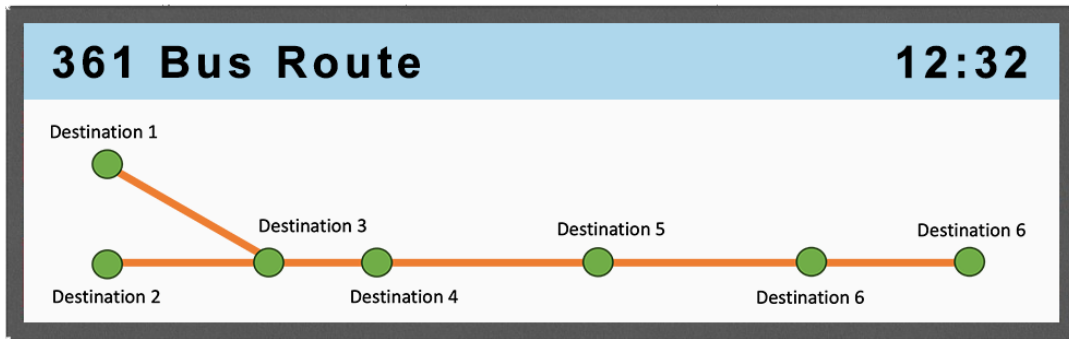

Enhanced Passenger Display Solutions

RAIL DEPARTURES		
TIME	DESTINATION PLATFORM	STATUS
11:00	DESTINATION PLATFORM	DUE
11:15	DESTINATION PLATFORM	DELAYED
11:45	DESTINATION PLATFORM	ON TIME

37" Digital Passenger Display

AD Series on board Enhanced Digital Display Screens are designed to deliver maximum value for Public Transport passengers, providers, operators and manufacturers

- Specially designed for the public transport environment.
- providing an enhanced passenger experience.

37" Digital Passenger Display

Overview

AD Series on board Enhanced Digital Display Screens are designed to deliver maximum value for Public Transport passengers, providers, operators and manufactures

- Specially designed for the public transport environment.
- providing an enhanced passenger experience.

Model #	BMES370-750MU-01
DIAGONAL Display SIZE (Inch's)	37
RESOLUTION (Pixel's)	1920 X 540
BRIGHTNESS (nits)	750
BRIGHTNESS (nits) options available - upgraded / downgraded on request	
PIXEL PITCH VxH (mm)	0.467 x 0.156
CONTRAST RATIO	1000:1
ASPECT RATIO	7:2
COLOURS	16.7M
RELIABILITY	50000 POH
VIEWING ANGLE (V/H)	178°/178°
INTERFACE Serial Link Monitor	Power, HDMI IN, Serial and USB on 500mm leads
VISIBLE AREA (mm)	900 x 253
Embedded WIDTH (mm)	919.9
Embedded HEIGHT (mm)	285.9
Embedded DEPTH (mm)	47
Embedded WEIGHT (KG Approx)	7.2
Framed WIDTH (mm)	932
Framed HEIGHT (mm)	292.7
Framed DEPTH (mm)	55.5
Framed WEIGHT (KG Approx)	9.35
OPERATING VOLTAGE	24-30 DVC
POWER CONSUMPTION (Approx)	38W
OPERATING TEMPERATURE	0 Deg. C - +40 Deg. C