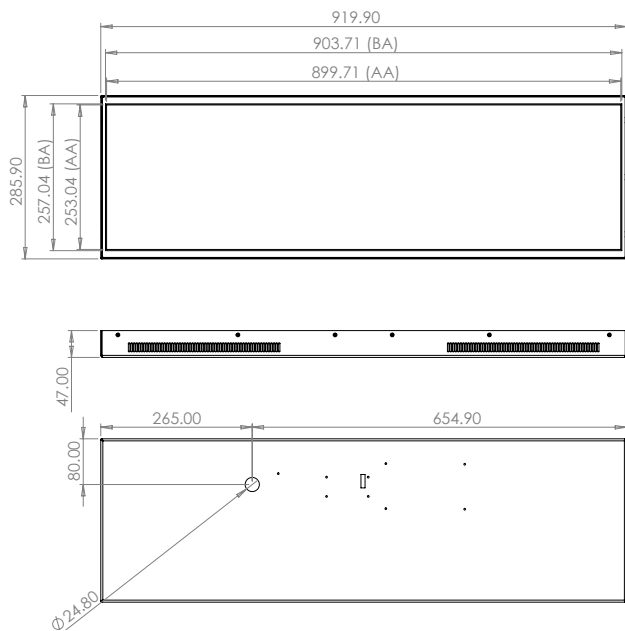

Model #	BMES370-750MU-01
DIAGONAL Display SIZE (Inch's)	37
RESOLUTION (Pixel's)	1920 X 540
BRIGHTNESS (nits)	750
BRIGHTNESS (nits) options available - upgraded / downgraded on request	
PIXEL PITCH VxH (mm)	0.467 x 0.156
CONTRAST RATIO	1000:1
ASPECT RATIO	7:2
COLOURS	16.7M
RELIABILITY	50000 POH
VIEWING ANGLE (V/H)	178°/178°
INTERFACE Serial Link Monitor	Power, HDMI IN, Serial and USB on 500mm leads
VISIBLE AREA (mm)	900 x 253
Embedded WIDTH (mm)	919.9
Embedded HEIGHT (mm)	285.9
Embedded DEPTH (mm)	47
Embedded WEIGHT (KG Approx)	7.2
Framed WIDTH (mm)	932
Framed HEIGHT (mm)	292.7
Framed DEPTH (mm)	55.5
Framed WEIGHT (KG Approx)	9.35
OPERATING VOLTAGE	24-30 DVC
POWER CONSUMPTION (Approx)	38W
OPERATING TEMPERATURE	0 Deg. C - +40 Deg. C

37' Digital Passenger Display – Embedded

* Specification are subject to change.

37' Digital Passenger Display – Framed

* Specification are subject to change.