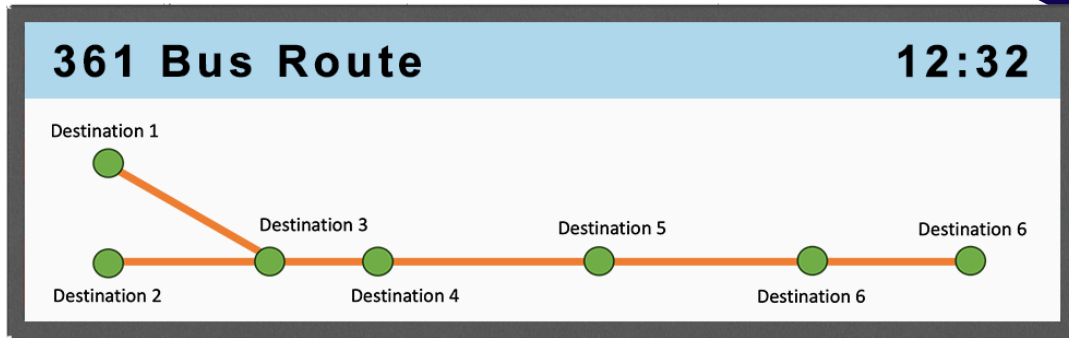

37" Digital Passenger Display

Overview

AD Series on board Enhanced Digital Display Screens are designed to deliver maximum value for Public Transport passengers, providers, operators and manufactures

- Specially designed for the public transport environment.
- providing an enhanced passenger experience.