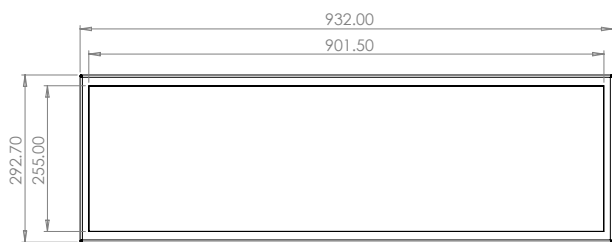

37' Digital Passenger Display – Framed

* Specification are subject to change.