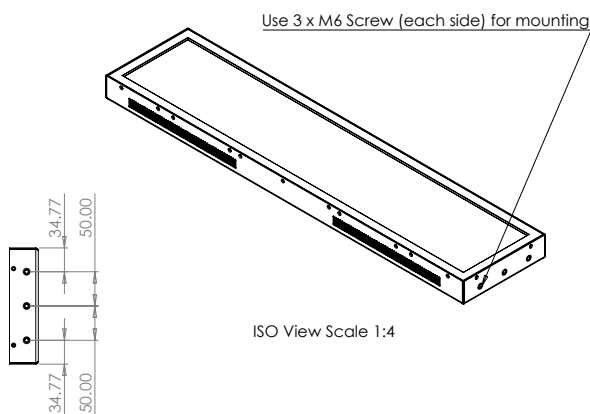

28' Digital Passenger Display – Embedded

* Specification are subject to change.