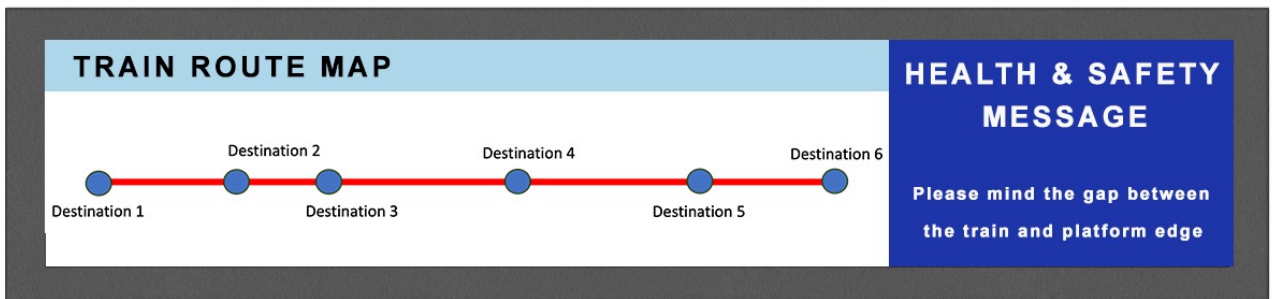

AD SERIES

www.adseries.biz

Enhanced Passenger
Display Solutions

RAIL DEPARTURES	
TIME	STATUS
11:00 DESTINATION PLATFORM	DUE
11:15 DESTINATION PLATFORM	DELAYED
11:45 DESTINATION PLATFORM	ON TIME

28" Digital Passenger Display

AD Series on board Enhanced Digital Display Screens are designed to deliver maximum value for Public Transport passengers, providers, operators and manufacturers

- Specially designed for the public transport environment.
- providing an enhanced passenger experience.

28" Digital Passenger Display

Overview

AD Series on board Enhanced Digital Display Screens are designed to deliver maximum value for Public Transport passengers, providers, operators and manufactures

- Specially designed for the public transport environment.
- providing an enhanced passenger experience.