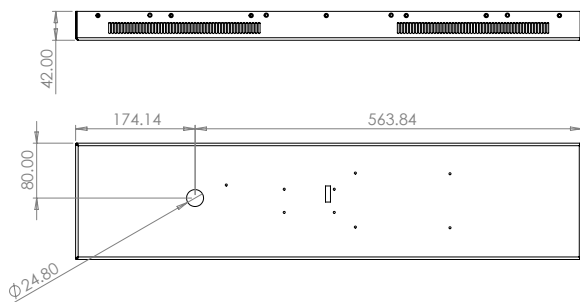

28' Digital Passenger Display – Embedded

* Specification are subject to change.