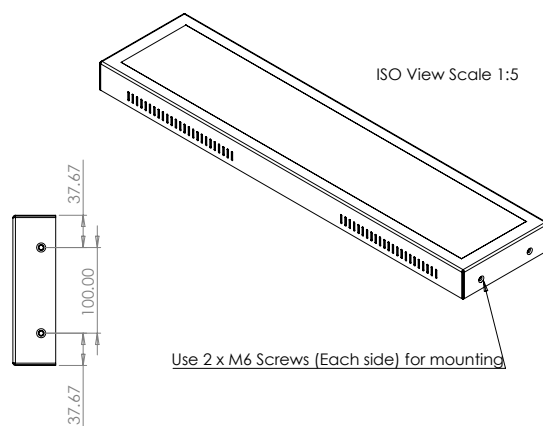

28' Digital Passenger Display – Framed

* Specification are subject to change.