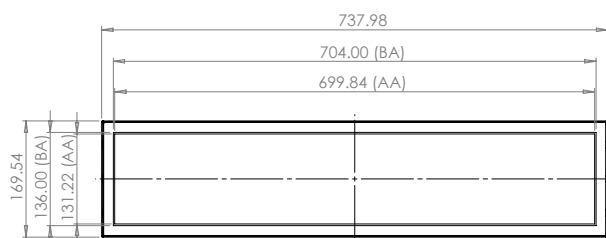

28' Digital Passenger Display – Embedded

* Specification are subject to change.