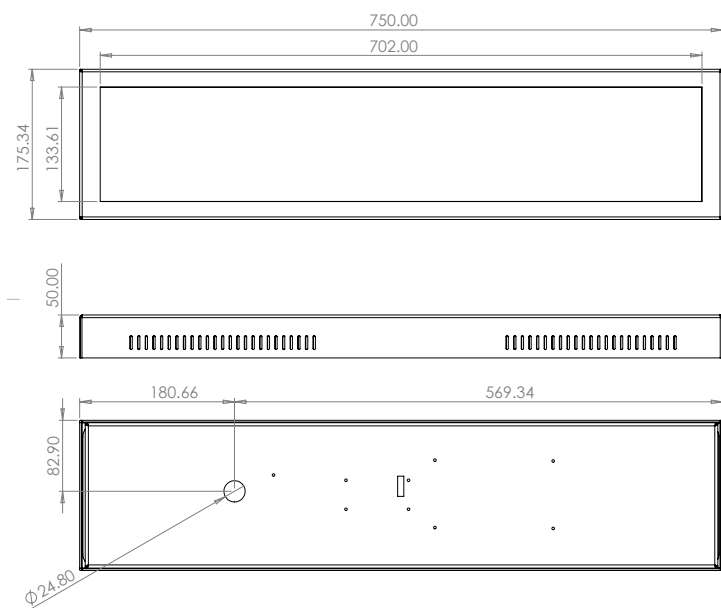

Model #	BMES280-750MU-01
DIAGONAL Display SIZE (Inch's)	28
RESOLUTION (Pixel's)	1920 X 360
BRIGHTNESS (nits)	750
BRIGHTNESS (nits) options available - upgraded / downgraded on request	
PIXEL PITCH VxH (mm)	0.360 x 0.122
CONTRAST RATIO	12000:1
ASPECT RATIO	16:3
COLOURS	16.7M
RELIABILITY	50000 POH
VIEWING ANGLE (V/H)	178°/178°
INTERFACE Serial Link Monitor	Power, HDMI IN, Serial and USB on 500mm leads
VISIBLE AREA (mm)	700 x 131
Embedded WIDTH (mm)	737.98
Embedded HEIGHT (mm)	169.54
Embedded DEPTH (mm)	42
Embedded WEIGHT (KG Approx)	3.6
Framed WIDTH (mm)	750
Framed HEIGHT (mm)	175.34
Framed DEPTH (mm)	50
Framed WEIGHT (KG Approx)	4.815
OPERATING VOLTAGE	24-30 DVC
POWER CONSUMPTION (Approx)	35W
OPERATING TEMPERATURE	0 Deg. C - +40 Deg. C

+44(0)203 475 1540

UK Head Office: Unit 49 Eldon Way,
Paddock Wood, Kent, TN12 6BE

eva2@adseries.com

28' Digital Passenger Display – Embedded

* Specification are subject to change.

28' Digital Passenger Display – Framed