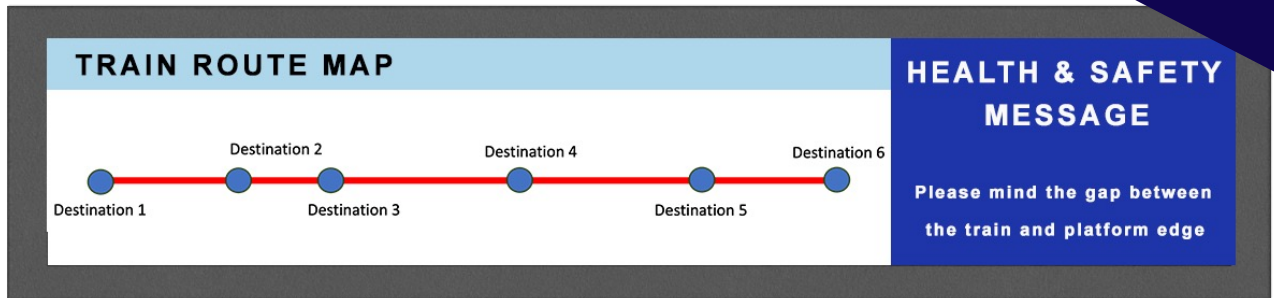

AD Series on board Enhanced Digital Display Screens are designed to deliver maximum value for Public Transport passengers, providers, operators and manufacturers

- Specially designed for the public transport environment.
- providing an enhanced passenger experience.

28" Digital Passenger Display

Overview

AD Series on board Enhanced Digital Display Screens are designed to deliver maximum value for Public Transport passengers, providers, operators and manufactures

- Specially designed for the public transport environment.
- providing an enhanced passenger experience.