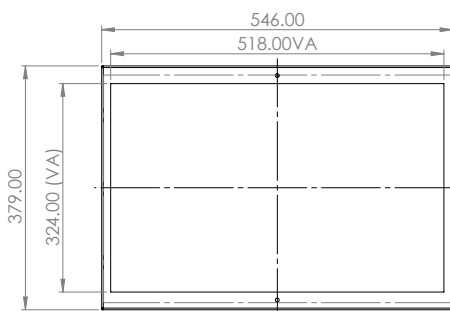

24" Digital Destination Display – Number Blind

1) Use 4 x M6 screws (each side) for Mounting