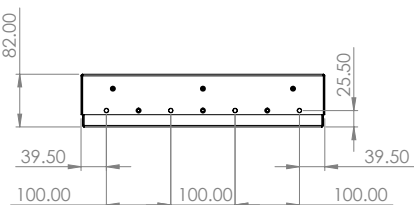

* Specification are subject to change.