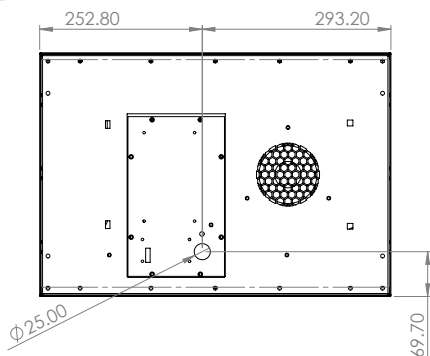

eva2@adseries.com

Model #	iBKE240-3KMU-01
DIAGONAL Display SIZE (Inch's)	24
RESOLUTION (Pixel's)	1920 X 1200
BRIGHTNESS (nits)	3000
BRIGHTNESS (nits) options available - upgraded / downgraded on request	
PIXEL PITCH VxH (mm)	0.270 x 0.270
CONTRAST RATIO	1200:1
ASPECT RATIO	16:10
RELIABILITY	50000 POH
VIEWING ANGLE (V/H)	178°/178°
COLOURS	16.7M
INTERFACE Serial Link Monitor	Power, HDMI IN, Serial and USB on 500mm leads
VISIBLE AREA (mm)	518 x 324
WIDTH (mm)	546
HEIGHT (mm)	379
DEPTH (mm)	82
DEPTH WITH FAN FILTERS (mm)	113.2
WEIGHT (KG Approx)	5
OPERATING VOLTAGE	24-30 DVC
POWER CONSUMPTION (Approx)	145W
OPERATING TEMPERATURE	0 Deg. C - +40 Deg. C

24" Digital Destination Display – Number Blind

1) Use 4 x M6 screws (each side) for Mounting

* Specification are subject to change.