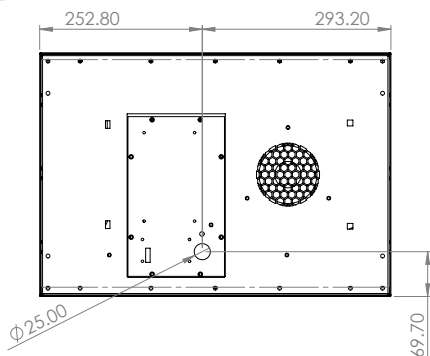

eva2@adseries.com

Model #	iBK240-3KMU-01
DIAGONAL Display SIZE (Inch's)	24
RESOLUTION (Pixel's)	1920 X 1200
BRIGHTNESS (nits)	3000
BRIGHTNESS (nits) options available - upgraded / downgraded on request	
PIXEL PITCH VxH (mm)	0.270 x 0.270
CONTRAST RATIO	1200:1
ASPECT RATIO	16:10
RELIABILITY	50000 POH
VIEWING ANGLE (V/H)	178°/178°
COLOURS	16.7M
INTERFACE Monitor	Power and HDMI IN on 500mm leads (optional RGB / DVI)
VISIBLE AREA (mm)	518 x 324
WIDTH (mm)	546
HEIGHT (mm)	379
DEPTH (mm)	82
DEPTH WITH FAN FILTERS (mm)	113.2
WEIGHT (KG Approx)	5
OPERATING VOLTAGE	24-30 DVC
POWER CONSUMPTION (Approx)	145W
OPERATING TEMPERATURE	0 Deg. C - +40 Deg. C

24" Digital Destination Display – Number Blind

1) Use 4 x M6 screws (each side) for Mounting

* Specification are subject to change.