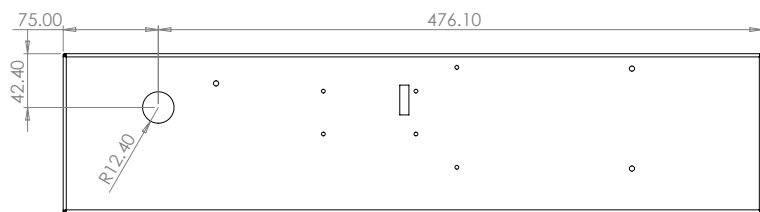

21.2' Digital Passenger Display – Embedded

* Specification are subject to change.