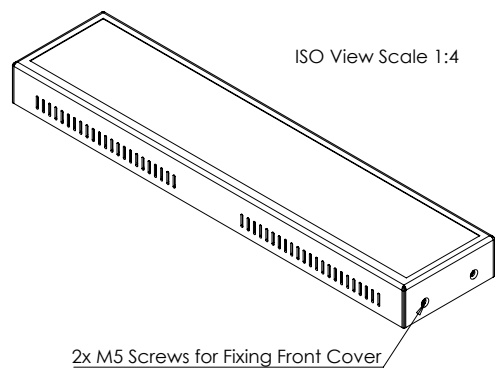

21.2' Digital Passenger Display – Framed

* Specification are subject to change.