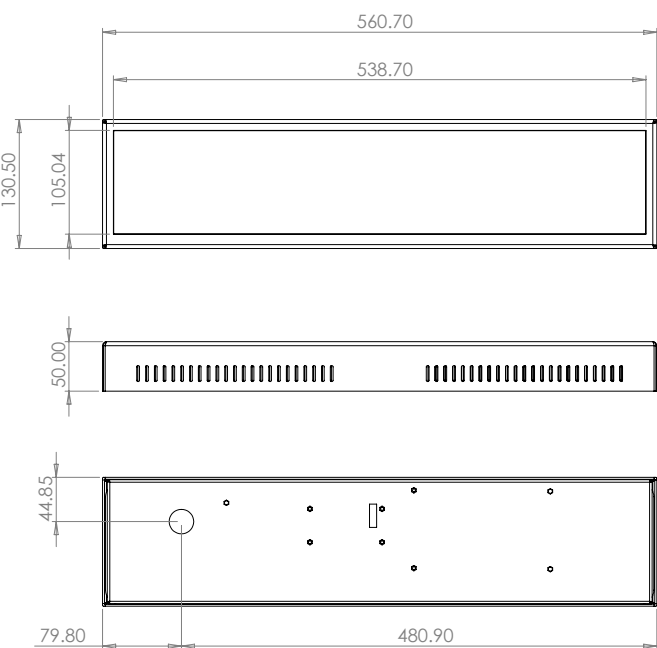

eva2@adseries.com

Model #	BMES212-750MU-01
DIAGONAL Display SIZE (Inch's)	21.2
RESOLUTION (Pixel's)	1920 X 360
BRIGHTNESS (nits)	750
BRIGHTNESS (nits) options available - upgraded / downgraded on request	
PIXEL PITCH VxH (mm)	0.275 x 0.091
CONTRAST RATIO	1200:1
ASPECT RATIO	5:1
COLOURS	16.7M
RELIABILITY	50000 POH
VIEWING ANGLE (V/H)	178°/178°
INTERFACE Serial Link Monitor	Power, HDMI IN, Serial and USB on 500mm leads
VISIBLE AREA (mm)	535 x 107
Embedded WIDTH (mm)	551.1
Embedded HEIGHT (mm)	125.6
Embedded DEPTH (mm)	42
Embedded WEIGHT (KG Approx)	2
Framed WIDTH (mm)	560.7
Framed HEIGHT (mm)	130.5
Framed DEPTH (mm)	50
Framed WEIGHT (KG Approx)	2.5
OPERATING VOLTAGE	24-30 DVC
POWER CONSUMPTION (Approx)	23W
OPERATING TEMPERATURE	0 Deg. C - +40 Deg. C

21.2' Digital Passenger Display – Embedded

* Specification are subject to change.

21.2' Digital Passenger Display – Framed

* Specification are subject to change.