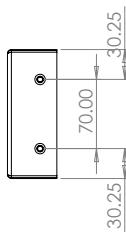

eva2@adseries.com

Model #	BMES212-750MU-01
DIAGONAL Display SIZE (Inch's)	21.2
RESOLUTION (Pixel's)	1920 X 360
BRIGHTNESS (nits)	750
BRIGHTNESS (nits) options available - upgraded / downgraded on request	
PIXEL PITCH VxH (mm)	0.275 x 0.091
CONTRAST RATIO	1200:1
ASPECT RATIO	5:1
COLOURS	16.7M
RELIABILITY	50000 POH
VIEWING ANGLE (V/H)	178°/178°
INTERFACE Serial Link Monitor	Power, HDMI IN, Serial and USB on 500mm leads
VISIBLE AREA (mm)	535 x 107
Embedded WIDTH (mm)	551.1
Embedded HEIGHT (mm)	125.6
Embedded DEPTH (mm)	42
Embedded WEIGHT (KG Approx)	2
Framed WIDTH (mm)	560.7
Framed HEIGHT (mm)	130.5
Framed DEPTH (mm)	50
Framed WEIGHT (KG Approx)	2.5
OPERATING VOLTAGE	24-30 DVC
POWER CONSUMPTION (Approx)	23W
OPERATING TEMPERATURE	0 Deg. C - +40 Deg. C

21.2' Digital Passenger Display – Embedded

* Specification are subject to change.

21.2' Digital Passenger Display – Framed

* Specification are subject to change.