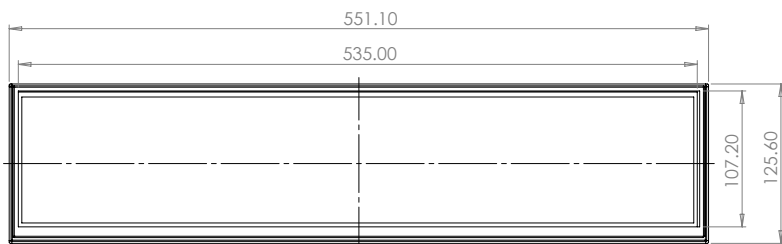

21.2' Digital Passenger Display – Embedded

* Specification are subject to change.