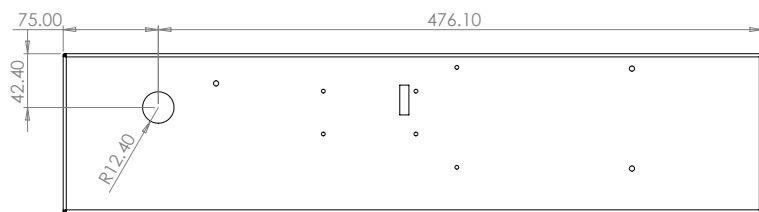

21.2' Digital Passenger Display – Embedded

* Specification are subject to change.