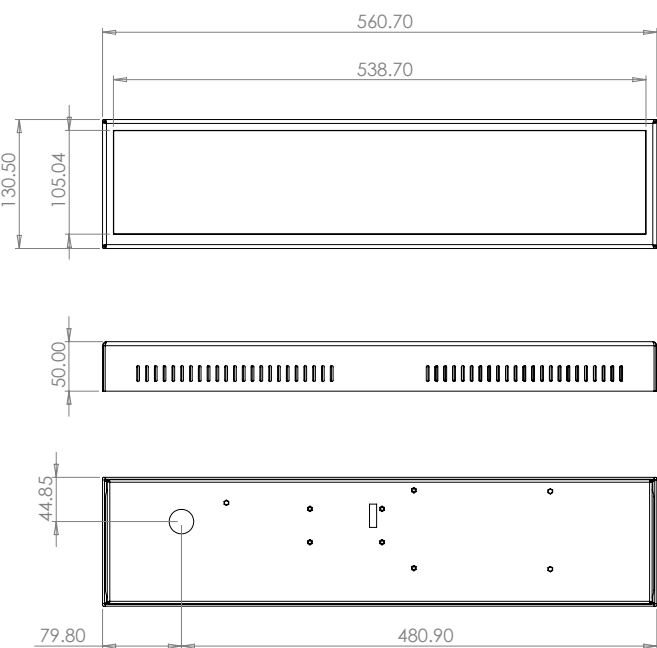

Model #	BMS212-750MU-01
DIAGONAL Display SIZE (Inch's)	21.2
RESOLUTION (Pixel's)	1920 X 360
BRIGHTNESS (nits)	750
BRIGHTNESS (nits) options available - upgraded / downgraded on request	
PIXEL PITCH VxH (mm)	0.275 x 0.091
CONTRAST RATIO	1200:1
ASPECT RATIO	5:1
COLOURS	16.7M
RELIABILITY	50000 POH
VIEWING ANGLE (V/H)	178°/178°
INTERFACE Monitor	Power and HDMI IN on 500mm leads (optional RGB / DVI)
VISIBLE AREA (mm)	535 x 107
Embedded WIDTH (mm)	551.1
Embedded HEIGHT (mm)	125.6
Embedded DEPTH (mm)	42
Embedded WEIGHT (KG Approx)	2
Framed WIDTH (mm)	560.7
Framed HEIGHT (mm)	130.5
Framed DEPTH (mm)	50
Framed WEIGHT (KG Approx)	2.5
OPERATING VOLTAGE	24-30 DVC
POWER CONSUMPTION (Approx)	23W
OPERATING TEMPERATURE	0 Deg. C - +40 Deg. C

21.2' Digital Passenger Display – Embedded

* Specification are subject to change.

21.2' Digital Passenger Display – Framed

* Specification are subject to change.