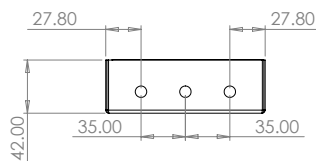

21.2' Digital Passenger Display – Embedded

* Specification are subject to change.