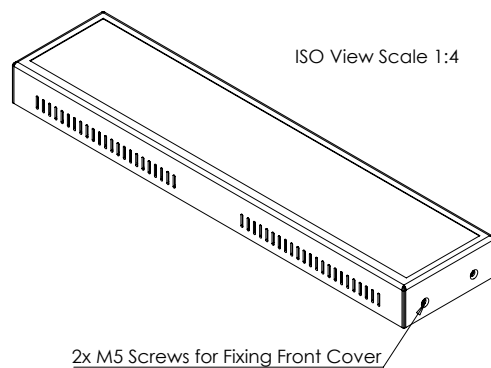

21.2' Digital Passenger Display – Framed

* Specification are subject to change.