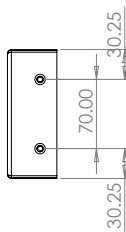

Model #	BMS212-750MU-01
DIAGONAL Display SIZE (Inch's)	21.2
RESOLUTION (Pixel's)	1920 X 360
BRIGHTNESS (nits)	750
BRIGHTNESS (nits) options available - upgraded / downgraded on request	
PIXEL PITCH VxH (mm)	0.275 x 0.091
CONTRAST RATIO	1200:1
ASPECT RATIO	5:1
COLOURS	16.7M
RELIABILITY	50000 POH
VIEWING ANGLE (V/H)	178°/178°
INTERFACE Monitor	Power and HDMI IN on 500mm leads (optional RGB / DVI)
VISIBLE AREA (mm)	535 x 107
Embedded WIDTH (mm)	551.1
Embedded HEIGHT (mm)	125.6
Embedded DEPTH (mm)	42
Embedded WEIGHT (KG Approx)	2
Framed WIDTH (mm)	560.7
Framed HEIGHT (mm)	130.5
Framed DEPTH (mm)	50
Framed WEIGHT (KG Approx)	2.5
OPERATING VOLTAGE	24-30 DVC
POWER CONSUMPTION (Approx)	23W
OPERATING TEMPERATURE	0 Deg. C - +40 Deg. C

21.2' Digital Passenger Display – Embedded

* Specification are subject to change.

21.2' Digital Passenger Display – Framed

* Specification are subject to change.